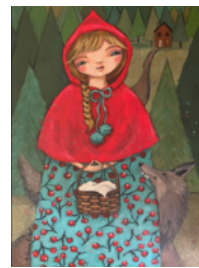

Session 5

- #home 12x16 (April 2021)
- #lilred 12x16 (April 2021)
- #tilly 16x20 (May 2021)
- #photocollage 11x14 (May 2021)
- #helpsomeone 12x16 (June 2021)
- #Ariel 24" round (June 2021)

Session 6