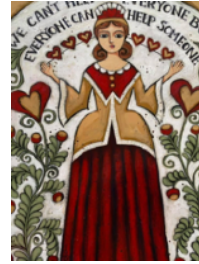

Session 5

- #home 12x16 (April 2021)
- #lilred 12x16 (April 2021)
- #tilly 16x20 (May 2021)
- #photocollage 11x14 (May 2021)
- #helpsomeone 12x16 (June 2021)
- #Ariel 24" round (June 2021)

Session 6